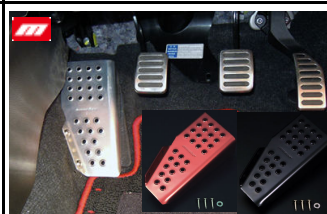

Sport Footrest For RHD MT/CVT
842560-4850M (Silver) 8,000JPY
842570-4850M (Red) 8,000JPY
842580-4850M (Black) 8,000JPY