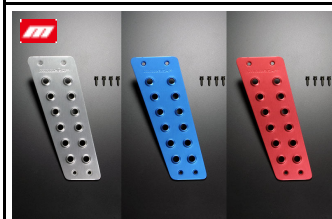

Footrest Cover For RHD

841501-4800M [Clear] 3,300JPY
841511-4800M [Blue] 3,900JPY
841521-4800M [Red] 3,900JPY