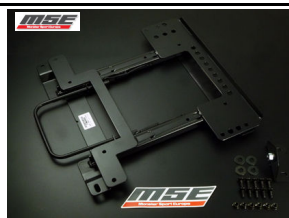

Low Position Seat Rail

814300-4850M 22,800JPY
For STD Driver's seat of RHD
Seat Height: -18mm