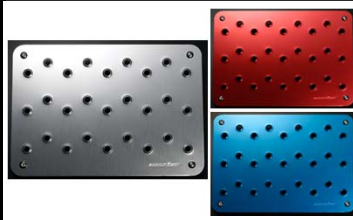

Aluminum Heel Plate
¥5,700 (EA11/21R)
848100-0000M [Silver]
848110-0000M [Blue]
848120-0000M [Red]