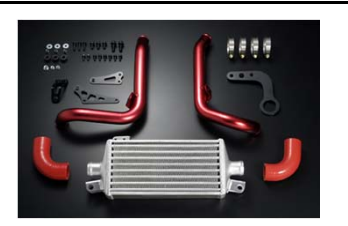

High Flow Intercooler Type2
221510-2800M [Silver] developing
221510-2800MR [Red] ¥78,000
For EA11/21R [MT/AT]