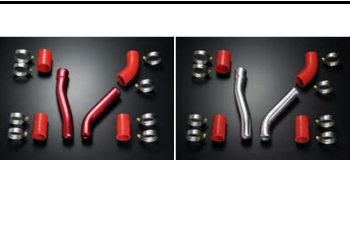

Intercooler pipe kit Type2
¥21,000
231510-2800M [Silver]
231510-2800MR [Red]
For EA11/21R [MT/AT]