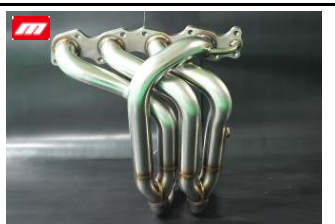

4-2-1 Racing Ex manifold
Discontinued
255150-4650M