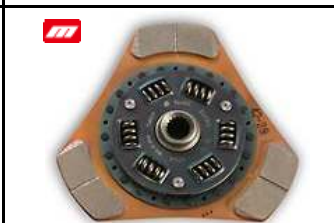

Clutch Disk [Metal]
¥26,800
322500-4650M

Requirement:SUZUKI SPORT Clutch cover