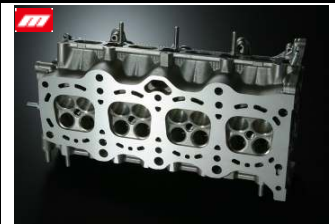

High Flow Cylinder Head
Contact us
125100-4650M [NA]
126100-4650M [Turbo]