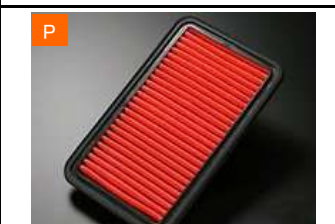

Dry Type Air Filter
¥4,500
SD16
For standard replacement